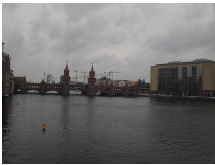

[Berlin, Spree River and Oberbaumbrücke](#)

Located right at the banks of the Spree River, this webcam shows the Oberbaumbrücke ("Upper Tree Bridge," don't laugh!) and the Berlin TV Tower in the distance.

- ? [Refresh](#)
- Courtesy of finanzen.de

•

[Berlin-Buch](#)

A webcam of the housing association in the north-east of the city, in Berlin-Buch, with viewpoint towards the Berlin city center.