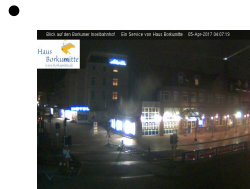

Live Borkum Webcams (3)

— Top Areas Of Interest

- [History](#)
- [Webcams](#)

- [Gunzenhausen](#)
- [Sigmaringen](#)

Below are three Borkum webcams showing you what's going on in Borkum right in this moment. Most are placed on popular destinations.

Note: Click on one of the webcam images or titles to view its respective large version. Doing so will start the gallery with the ability to browse through all of the Borkum webcams shown below.

[Borkum Train Station](#)

A great view of the Borkum Train Station and City Center!

- ? [Refresh](#)
- Courtesy of borkumitte.de

[Borkum, Old Lighthouse](#)

This webcam shows the *Alter Leuchtturm* (Old Lighthouse) in Borkum. Nice!