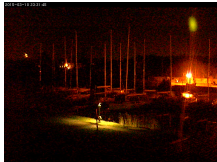

Live Greifswald Webcams (2)

— Top Areas Of Interest

- [History](#)
- [Webcams](#)

- [Gunzenhausen](#)
- [Sigmaringen](#)

Below are two Greifswald webcams showing you what's going on in Greifswald right in this moment. Most are placed on popular destinations.

Note: Click on one of the webcam images or titles to view its respective large version. Doing so will start the gallery with the ability to browse through all of the Greifswald webcams shown below.

-

[Greifswald City Center, Marktplatz](#)

The historical Marktplatz in the city center of Greifswald.

- ? [Refresh](#)
- Courtesy of greifswald-online.de

[Greifswald Yachthafen \(Marina\)](#)

A webcam at the Greifswald Yachthafen (Marina). It may only be active during day light.