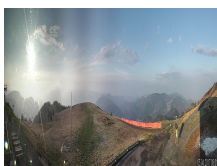

[Münstertal, Kloster St. Trudpert](#)

This is the Kloster (Monastery) St. Trudpert in Münstertal.

- ? [Refresh](#)
- Courtesy of gaestefuehrer-schwarzwald.de

•