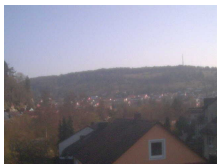

Live Riedenburg Webcams (3)

— Top Areas Of Interest

- [History](#)
- [Webcams](#)

- [Gunzenhausen](#)
- [Sigmaringen](#)

Below are three Riedenburg webcams showing you what's going on in Riedenburg right in this moment. Most are placed on popular destinations.

Note: Click on one of the webcam images or titles to view its respective large version. Doing so will start the gallery with the ability to browse through all of the Riedenburg webcams shown below.

•

[Riedenburg, Rosenberg Castle](#)

This over there at the hilltop is the Rosenberg Castle in Riedenburg.

- ? [Refresh](#)
- Courtesy of riedenburglive.de

•

[Riedenburg Skyline \(1\)](#)

Is that the Rosenberg Castle again, in the distance there? Either way, one can see the Riedenburg Skyline around here (facing south).

- ? [Refresh](#)
- Courtesy of riedenburglive.de

[Riedenburg Skyline \(2\)](#)

Another webcam shot of the Riedenburg Skyline, here facing east (I think).

- ? [Refresh](#)
- Courtesy of riedenburglive.de