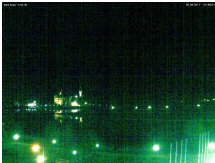

Note: Click on one of the webcam images or titles to view its respective large version. Doing so will start the gallery with the ability to browse through all of the Schwerin webcams shown below.

-

### [Schwerin City Center Panorama](#)

A great 180° view of the Schwerin City Center with its Castle, Museum, State Theater, and State Chancellery.

- ? [Refresh](#)
- Courtesy of [schwerin-cam.de](#)

### [Schwerin Castle](#)

The infamous and beautiful Schwerin Castle.

- ? [Refresh](#)
- Courtesy of [mvnet.de](#)